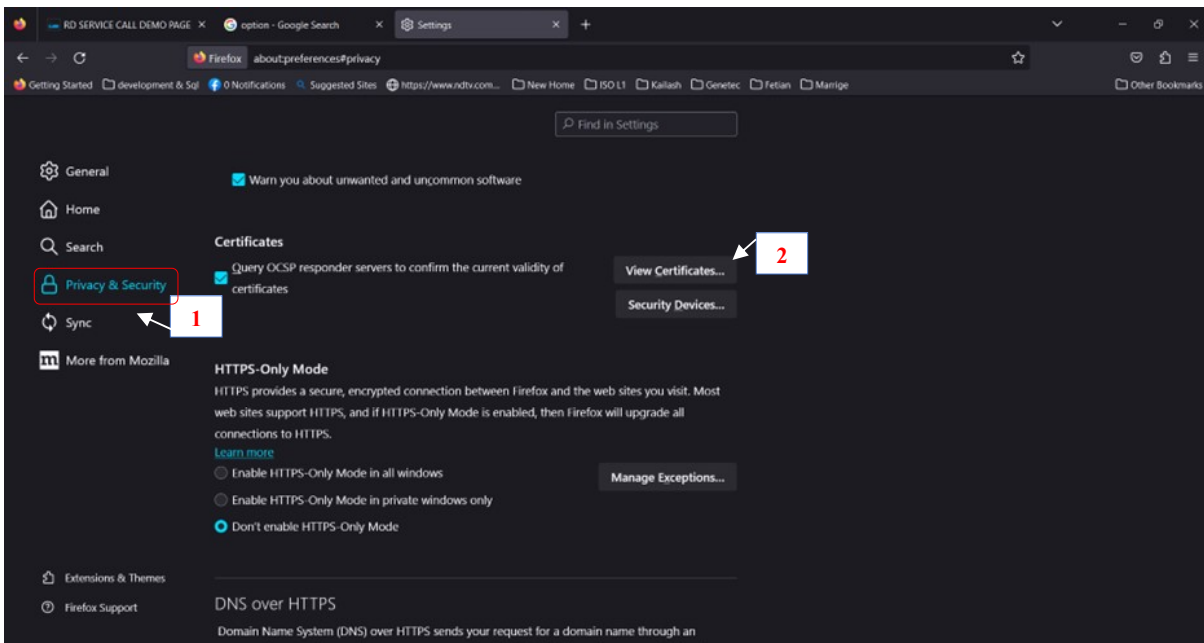

Mozilla Firefox setting Test webpage for Windows RD service User Guide

Version No. 1.0

Mozilla Firefox Setting for Test Webpage.

Step 1: Start the ACPL RD service and Open Mozilla Firefox Browser.

Step 2: Click the menu button  as shown Red mark in below image and select  Settings.

Step 3: Select the Privacy & Security and go to the Certificates section and click on view Certificates buttons.

Step 4: The certificate manager window appears, open to the Servers tab. Click On the Add Exception Button to add 11100 ports.