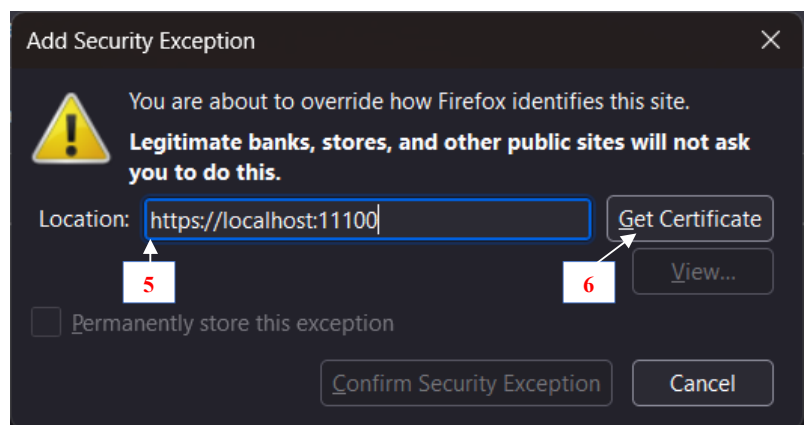

Step 5: Enter `https://localhost:11100` in location and click on the Get certificate.