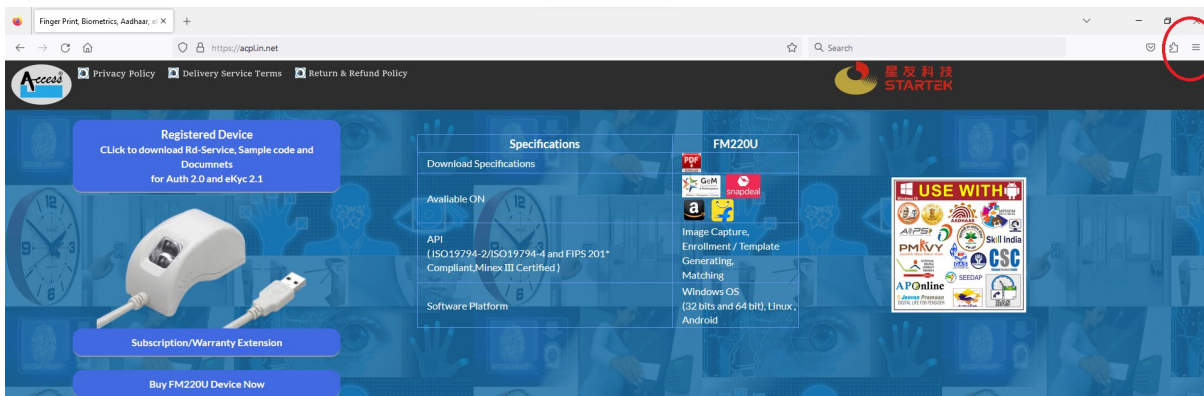

Mozilla Firefox setting Test webpage for Windows RD service User Guide

Version No. 1.0

Mozilla Firefox Setting for Test Webpage.

Step 1: Start the ACPL RD service and Open Mozilla Firefox Browser.

Step 2: Click the menu button  as shown Red mark in below image and select  Settings.

Step 3: Select the Privacy & Security and go to the Certificates section and click on view Certificates buttons.

Step 4: The certificate manager window appears, open to the Servers tab. Click On the Add Exception Button to add 11100 ports.