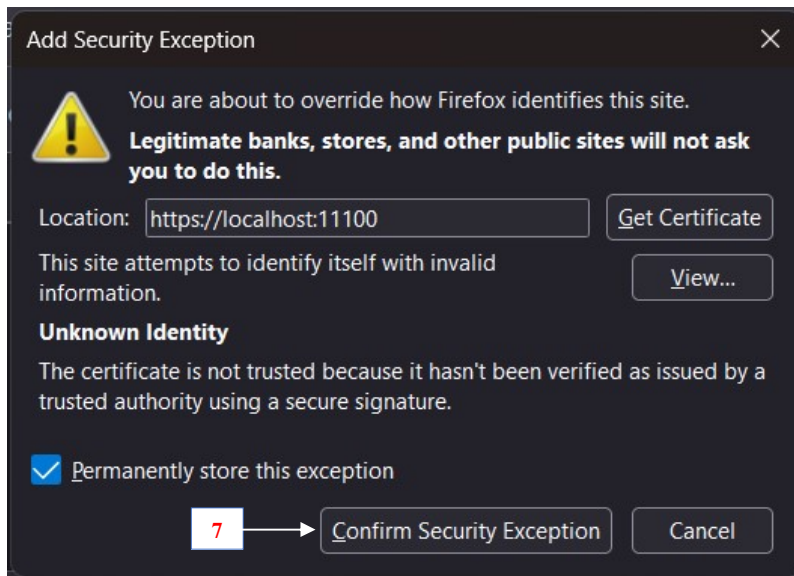

Mozilla Firefox setting Test webpage for Windows RD service User Guide

Version No. 1.0

Mozilla Firefox Setting for Test Webpage.

Step 1: Start the ACPL RD service and Open Mozilla Firefox Browser.

Step 2: Click the menu button  as shown Red mark in below image and select  Settings.

Step 3: Select the Privacy & Security and go to the Certificates section and click on view Certificates buttons.

Step 4: The certificate manager window appears, open to the Servers tab. Click On the Add Exception Button to add 11100 ports.

Step 5: Enter `https://localhost:11100` in location and click on the Get certificate.

Step 6: Then click on Confirm Security Exception Button.

Step 7: Repeat Step 4 to Step 6 to add Exception for port 11200, Each Added server Shows in certificate manager window as shown in below Figure.