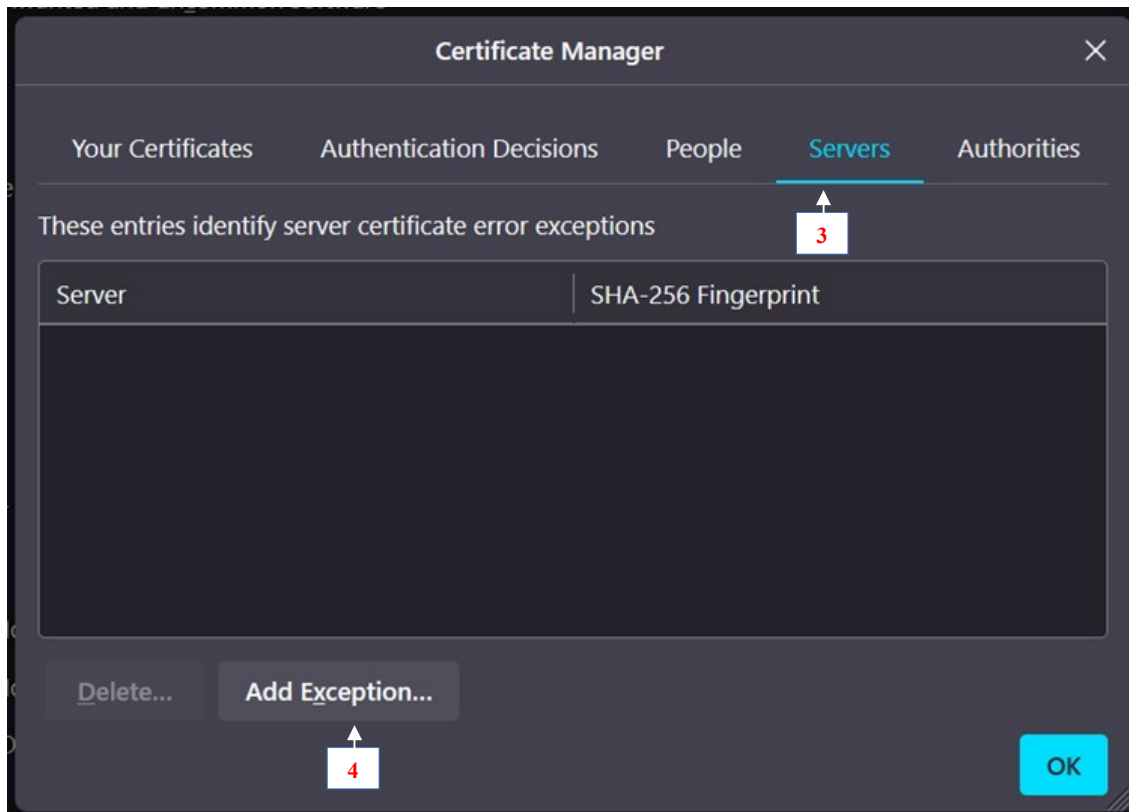

Mozilla Firefox setting Test webpage for Windows RD service User Guide

Version No. 1.0

Mozilla Firefox Setting for Test Webpage.

Step 1: Start the ACPL RD service and Open Mozilla Firefox Browser.

Step 2: Click the menu button  as shown Red mark in below image and select  Settings.

Step 3: Select the Privacy & Security and go to the Certificates section and click on view Certificates buttons.

Step 4: The certificate manager window appears, open to the Servers tab. Click On the Add Exception Button to add 11100 ports.

Step 5: Enter `https://localhost:11100` in location and click on the Get certificate.

Step 6: Then click on Confirm Security Exception Button.

Step 7: Repeat Step 4 to Step 6 to add Exception for port 11200, Each Added server Shows in certificate manager window as shown in below Figure.