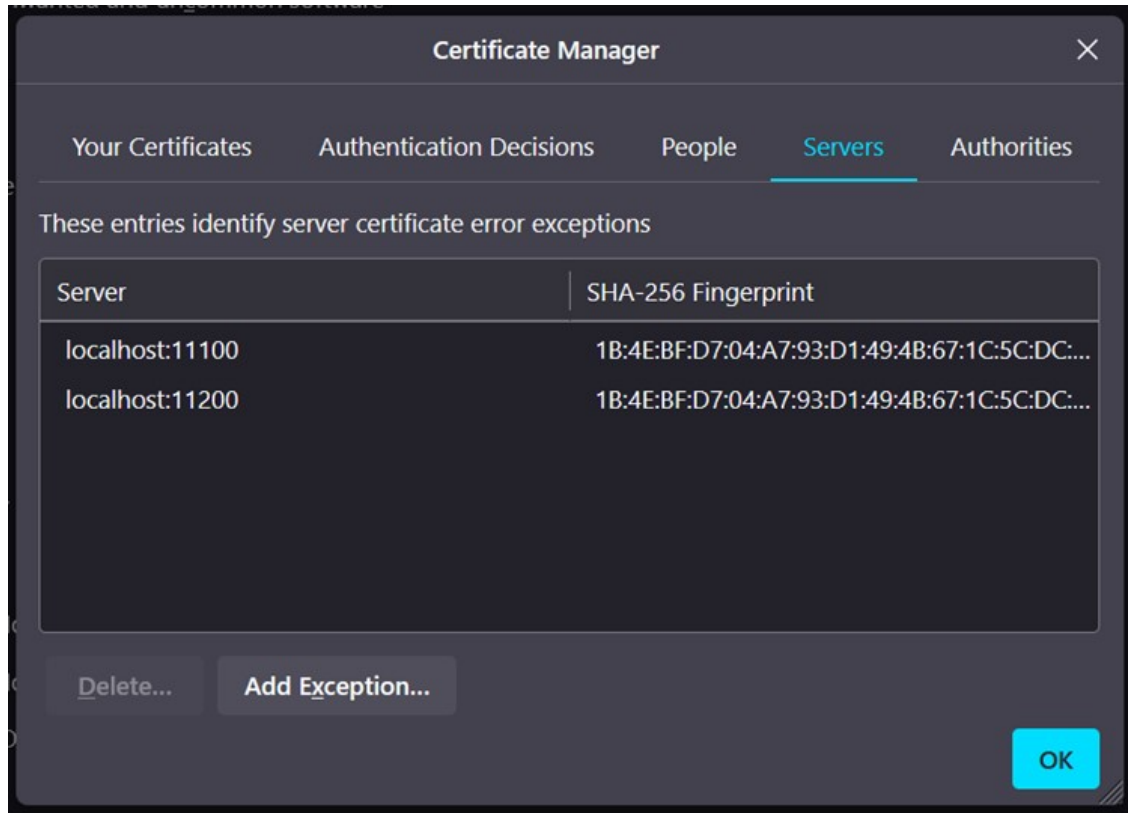

Mozilla Firefox setting Test webpage for Windows RD service User Guide

Version No. 1.0

Mozilla Firefox Setting for Test Webpage.

Step 1: Start the ACPL RD service and Open Mozilla Firefox Browser.

Step 2: Click the menu button  as shown Red mark in below image and select  Settings.

Step 3: Select the Privacy & Security and go to the Certificates section and click on view Certificates buttons.

Step 4: The certificate manager window appears, open to the Servers tab. Click On the Add Exception Button to add 11100 ports.

Step 5: Enter `https://localhost:11100` in location and click on the Get certificate.

Step 6: Then click on Confirm Security Exception Button.

Step 7: Repeat Step 4 to Step 6 to add Exception for port 11200, Each Added server Shows in certificate manager window as shown in below Figure.

Step 8: Now Open https://www.acpl.in.net/fm220_entry/RD_Service_Call_HTTP.aspx in Mozilla Firefox. As shown in the below image RD service is active in Mozilla Firefox.

The screenshot shows a web browser window with the URL https://www.acpl.in.net/fm220_entry/RD_Service_Call_HTTP.aspx. The page title is "ACPL FM220 RD Service Call Demo". A red box highlights the text "RD Service is ACTIVE". Below this, there is a dropdown menu for "Active RD Service (HTTPS):" with the value "11200: STARTEKACPL:". The main form contains several fields: "Finger Type(fType):" with a dropdown set to "FMR", "Finger Count(fCount):" with a dropdown set to "1", and "PID Format(format):" with a dropdown set to "XML". There are also input fields for "OTP:", "Demographic String:", "Validation Key:", and "WADH:". At the bottom of the form, there are five buttons: "RD Service Info", "Device Info", "Capture For Auth", "Capture For E-Kyc", and a question mark button.